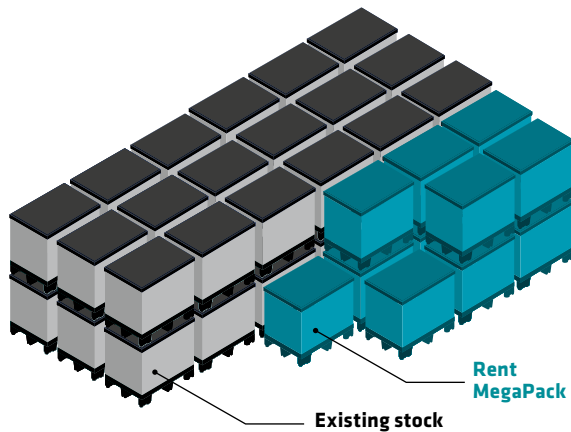

# Rent MegaPack

Rent the large load carriers you need:  
flexible, affordable, and free of capital commitment!

[www.rent-megapack.de](http://www.rent-megapack.de)

NEW  
RENTAL  
CONCEPT

# Our service for more leeway. Rent, own ... the choice is up to you.

**For example: upgrading at peak times of need.**  
With Rent MegaPack, you can react flexibly to any situation. Temporarily expand your container fleet with rented MegaPack containers.

## RENT<>MegaPack

### BOTH RENTAL VARIANTS IN COMPARISON

	Rent	Rental-purchase
<b>Renting duration</b>	3-36 months	24 months (fixed)
<b>Quantity</b>	As of 100 containers per type	As of 100 containers per type
<b>Costs</b>	Fixed rental price for the entire rental period (calculation on the basis of the container type and rental period)	Fixed rental price for the entire rental period (calculation on the basis of the container type and quantity)
<b>At the end of the rental period</b>	Return of the containers	Return or purchase (optional)
<b>MegaPack ALPHA</b> 1200 × 800 × 990 mm	●	MegaPack folding systems on request.
<b>MegaPack ALPHA</b> 1200 × 1000 × 990 mm	●	
<b>MegaPack ALPHA</b> 1500 × 1200 × 990 mm	●	
<b>MegaPack ALPHA</b> 1600 × 1200 × 990 mm	●	
<b>MegaPack ALPHA</b> 1800 × 1200 × 990 mm	●	
<b>MegaPack F-GIBOX Standard</b> 1240 × 835 × 967 mm	●	
<b>MegaPack JUMBO</b> 1200 × 1000 × 920 mm	●	